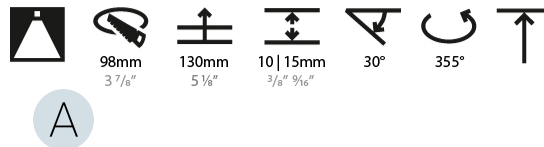

BIONIQ ROUND PINHOLE RECESSED

A35545- -

base number   Finishes (Diamond)   Reflector Options

1. To build a product code in our configurator select the specify button on the base model # product page
2. To build a manual product code on this datasheet choose from the options listed below in blue font and add the suffix to the base model #

GENERAL

Series: Bioniq
Subseries: Bioniq Round Pinhole
Brand: Prolicht
Division: Architectural
Mounting Type: Recessed
Mounting Location: Ceiling
Subcategory: Downlight

PHYSICAL

Shape: Round
Diameter (mm): 107
Diameter (in): 4 3/16
Height (mm): 112
Height (in): 4 7/16
Ceiling Thickness (mm): 10 / 12.5 / 15
Ceiling Thickness (in): 3/8 or 1/2 or 9/16
Min. Recessing Depth (mm): 130
Min. Recessing Depth (in): 5 1/8
Light Distribution: Adjustable / Downlight
Weight (kg): 0.456
Weight (lbs): 1
Fixture Finish: SSR / BKV / CWI / CRY / HAB / UFT / ITA / RUA / FTG / MYG / LOD / PUS / FRO / FUP / KIA / POP / BLS / SPG / MEY / GOH / GUM / CHC / COM / ABZ / JAG / OBR / MOS / ROR
Fixture Material: Aluminum Die Cast
Cut-out Measurements: 98mm / 3 7/8"

ELECTRICAL

Lamp Type: LED (Zhaga Standard)
Total Output Wattage (W): 15
Dimming: Dali Dimming
Driver Included: No
Driver Location: Recessed Housing
Driver Type: Constant Current - 120Vac
Housing: See components
Input Voltage (V): 120
Constant Current (MA): 350

LED

Number of LEDs: 1
Color Temperature (°K): Warm Dim
Max. Delivered Lumen (lm): 760
Nominal Lumen (lm): 1140
CRI: >90 CRI
Lamp Life (hrs): 50000

OPTICAL

Reflector: 20 / 40 / 60
Adjustability: Rotational 355°, Tilt 30°

RATINGS AND CERTIFICATIONS

Certified By: Certified for North American Standards
IP rating: IP20

PROJECT
TYPE
SPECIFIER
QUANTITY
DATE

112mm 4 7/16"