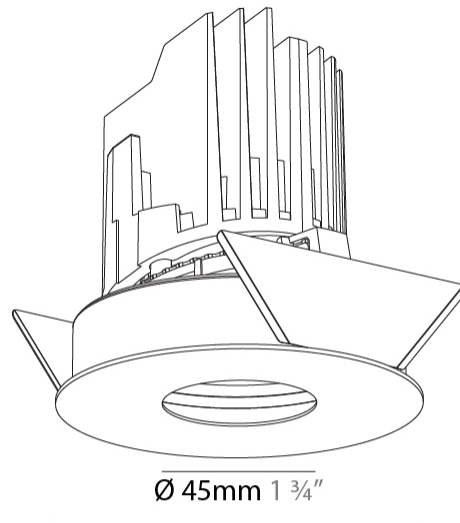

GENERAL

Series: Bioniq
Subseries: Bioniq Round Pinhole
Brand: Prolicht
Division: Architectural
Mounting Type: Recessed
Mounting Location: Ceiling
Subcategory: Downlight

PHYSICAL

Shape: Round
Diameter (mm): 107
Diameter (in): 4 3/16
Height (mm): 112
Height (in): 4 7/16
Ceiling Thickness (mm): 10 / 12.5 / 15
Ceiling Thickness (in): 3/8 or 1/2 or 9/16
Min. Recessing Depth (mm): 130
Min. Recessing Depth (in): 5 1/8
Light Distribution: Adjustable / Downlight
Weight (kg): 0.456
Weight (lbs): 1
Fixture Finish: SSR / BKV / CWI / CRY / HAB / UFT / ITA / RUA / FTG / MYG / LOD / PUS / FRO / FUP / KIA / POP / BLS / SPG / MEY / GOH / GUM / CHC / COM / ABZ / JAG / OBR / MOS / ROR
Fixture Material: Aluminum Die Cast
Cut-out Measurements: 98mm / 3 7/8"

ELECTRICAL

Lamp Type: LED (Zhaga Standard)
Total Output Wattage (W): 15
Dimming: Dali Dimming
Driver Included: No
Driver Location: Recessed Housing
Driver Type: Constant Current - 120Vac
Housing: See components
Input Voltage (V): 120
Constant Current (MA): 350

LED

Number of LEDs: 1
Color Temperature (°K): Warm Dim
Max. Delivered Lumen (lm): 760
Nominal Lumen (lm): 1140
CRI: >90 CRI
Lamp Life (hrs): 50000

OPTICAL

Reflector: 20 / 40 / 60
Adjustability: Rotational 355°, Tilt 30°

RATINGS AND CERTIFICATIONS

Certified By: Certified for North American Standards
IP rating: IP20

PROJECT
TYPE
SPECIFIER
QUANTITY
DATE

112mm 4 7/16"